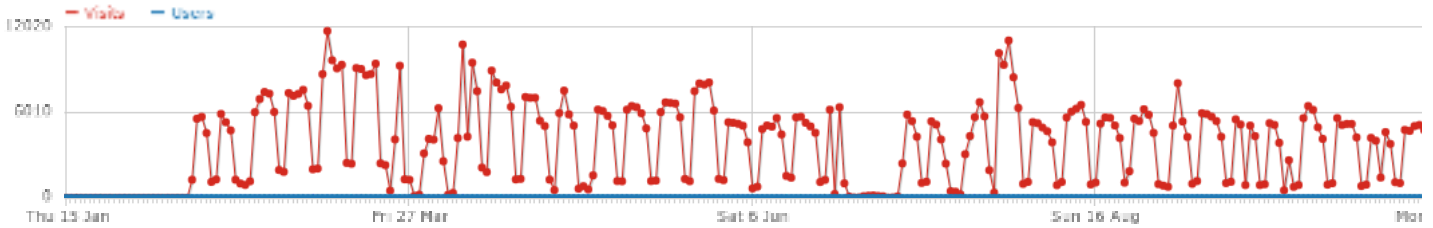

Dashboard | Visitors | Actions | Referrers | Goals | Website: JKDM PORTAL

Overview | Visitor Log | Custom Variables | Devices | Settings | Locations & Provider | Engagement | Times

Real-time Map

DATE RANGE: FROM 2015-01-15 TO 2015-12-31

Evolution over the period

ALL VISITS

NEW UPDATE: PIWIK 2.15.0

ANNOTATIONS

Report

1200819 visits

3408242 pageviews, 2359844 unique pageviews

4 min 6s average visit duration

108611 total searches on your website, 2373 unique keywords

56% visits have bounced (left the website after one page)

205681 downloads, 165834 unique downloads

3.2 actions (page views, downloads, outlinks and internal site searches) per visit

35316 outlinks, 29539 unique outlinks

1.41s average generation time

2216 max actions in one visit