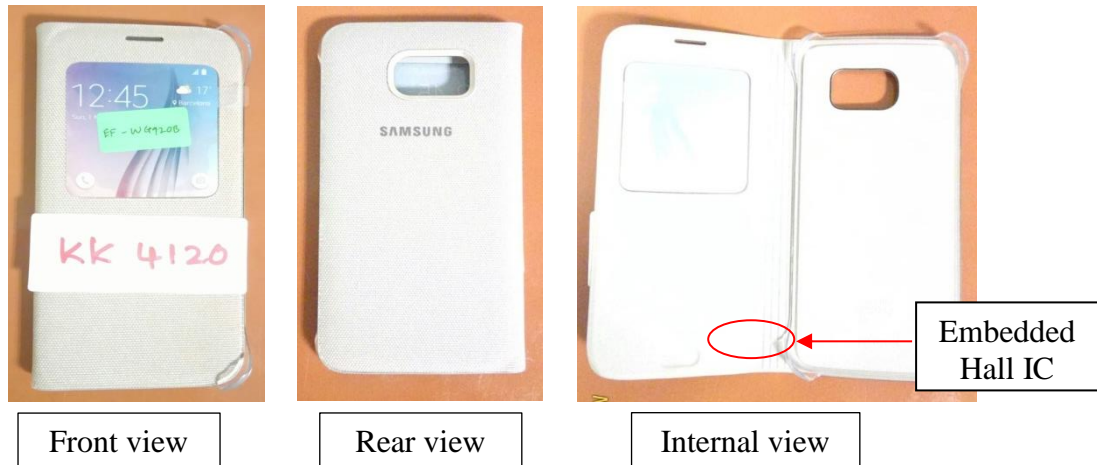

Gambar / Imej

Ketetapan:

Ketua Pengarah Kastam Malaysia memutuskan barangan ini sesuai diperjeniskan di bawah kod tarif **8517.70.99 00 (PDK2017)** sebagai **parts of telephone for cellular network** berdasarkan alasan-alasan berikut:

- Barangan adalah sarung/cover untuk telefon pintar jenama Samsung, model Galaxy S6 sahaja yang diperbuat daripada PU leather dan mempunyai special features iaitu Automatic power on/off display. Screen turns on/off automatically by opening or closing cover.

Automatic power on/off display berfungsi apabila Embedded Hall IC on the front side of device(Galaxy S6) recognizes magnetic of Flip Wallet.

Barangan adalah sesuai sebagai parts for telephone cellular network disebabkan mempunyai special features Automatic power on/off display.

- Telephone cellular dipenjeniskan dibawah heading 85.17, sementara parts for telephone cellular dipenjeniskan dibawah subheading 8517.70. EN 2017 mukasurat XVI-8517-5 adalah berkaitan dan struktur PDK 2017 adalah seperti berikut:

85.17		Telephone sets, including telephones for cellular networks or for other wireless networks; other apparatus for the transmission or reception of voice, images or other data, including apparatus for communication in a wired or wireless networks (such as a local or wide area network), other than transmission or reception apparatus of heading 84.43, 85.25, 85.27 or 85.28.
	8517.11.00 00	- Telephone sets, including telephones for cellular networks or for other wireless networks:
	8517.12.00 00	- - Line telephone sets with cordless handsets
	8517.18.00 00	- - Telephones for cellular networks or for other wireless networks
		- - Other
	8517.61.00 00	- Other apparatus for transmission or reception of voice, images or other data, including apparatus for communication in a wired or wireless network (such as a local or wide area network):
	8517.62	- - Base stations
		- - Machines for the reception, conversion and transmission or regeneration of voice, images or other data, including switching and routing apparatus: